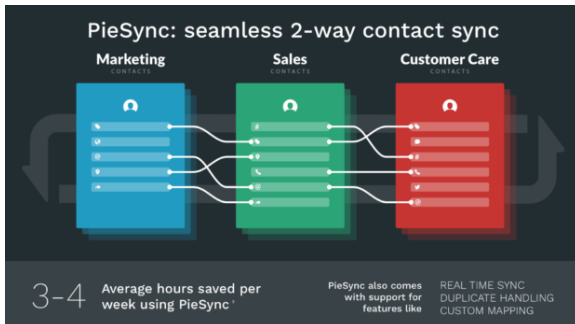

PieSync

Overview

PieSync offers **real-time 2-way contact sync** of your favorite **cloud apps**.

In this way, you won't need to manually transfer data or develop ad hoc integrations. The app also handles duplicates and custom mapping. At the moment, PieSync supports around 70 apps, including MailUp, and new apps are added regularly.

Benefits

- No more manual import/export of your contacts
- Share always up-to-date contacts with your team
- Save time by skipping data entry operations and avoiding manual errors

How it works

Visit <https://help.piesync.com/connector-apps/mailup> to discover how the integration with PieSync works.